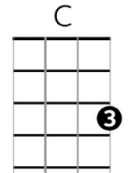

**PRE-CHORUS 1**

Am G  
You know the feeling of stumbling, falling?  
C F  
You ever think you've had enough?  
Am G  
Don't let that stop you from dreaming, reaching  
C G (stop)  
Oh even when the road is rough.

**CHORUS**

C G Am F  
Just smile... smile... smile...  
C  
This is your time...  
G  
Sit back, enjoy the ride.  
Am  
Open your eyes...  
F  
Smile...

**INSTRUMENTAL** C, G, F, F\* (x2)

**VERSE 2**

C G F  
I'm only partway through my story  
C G F  
Making history as I go  
C G F  
I'm not afraid to step out boldly  
C G F  
I've still got room to grow

C G Am F  
Smile... smile... smile...  
C  
This is my time...  
G  
Sit back, enjoy the ride  
Am F  
Open my eyes...

**BRIDGE** (played with instrumental, below)

Am (single strum) G  
You're on a journey to greatness  
C F F\*  
This is your tale to tell  
Am (3 strums) G  
Don't forget all the ones who helped you  
C G G(sus4) (2 strums) G (2 strums)  
Get all the way up there. The ones who make you

Ukulele tablature for the bridge section. It shows two systems of chords: Am, G, C, F, F\*, Am and G, C, G(sus4), G. The tablature includes fret numbers (0-3) and strumming patterns (indicated by vertical lines and arrows) for each chord.