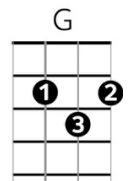

**PRE-CHORUS 1**

Am G  
You know the feeling of stumbling, falling?  
C F  
You ever think you've had enough?  
Am G  
Don't let that stop you from dreaming, reaching  
C G (stop)  
Oh even when the road is rough.

**CHORUS**

C G Am F  
Just smile... smile... smile...  
C  
This is your time...  
G  
Sit back, enjoy the ride.  
Am  
Open your eyes...  
F  
Smile...

**INSTRUMENTAL** C, G, F, F\* (x2)

**VERSE 2**

C G F  
I'm only partway through my story  
C G F  
Making history as I go  
C G F  
I'm not afraid to step out boldly  
C G F  
I've still got room to grow

C G Am F  
Smile... smile... smile...  
C  
This is my time...  
G  
Sit back, enjoy the ride  
Am F  
Open my eyes...

**BRIDGE** (played with instrumental, below)

Am (single strum) G  
You're on a journey to greatness  
C F F\*  
This is your tale to tell  
Am (3 strums) G  
Don't forget all the ones who helped you  
C G G(sus4) (2 strums) G (2 strums)  
Get all the way up there. The ones who make you

Ukulele tablature for the bridge section. It shows two systems of chords: Am, G, C, F, F\*, Am and G, C, G(sus4), G. The tablature includes fret numbers (0-3) and strumming patterns (indicated by vertical lines and arrows) for each chord.