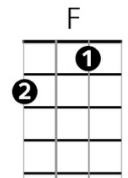

**PRE-CHORUS 1**

Am G  
You know the feeling of stumbling, falling?  
C F  
You ever think you've had enough?  
Am G  
Don't let that stop you from dreaming, reaching  
C G (stop)  
Oh even when the road is rough.

**CHORUS**

C G Am F  
Just smile... smile... smile...  
C  
This is your time...  
G  
Sit back, enjoy the ride.  
Am  
Open your eyes...  
F  
Smile...

**INSTRUMENTAL** C, G, F, F\* (x2)

**VERSE 2**

C G F  
I'm only partway through my story  
C G F  
Making history as I go  
C G F  
I'm not afraid to step out boldly  
C G F  
I've still got room to grow

C G Am F  
Smile... smile... smile...  
C  
This is my time...  
G  
Sit back, enjoy the ride  
Am F  
Open my eyes...

**BRIDGE** (played with instrumental, below)

Am (single strum) G  
You're on a journey to greatness  
C F F\*  
This is your tale to tell  
Am (3 strums) G  
Don't forget all the ones who helped you  
C G G(sus4) (2 strums) G (2 strums)  
Get all the way up there. The ones who make you

Ukulele tablature for the bridge section. It shows two systems of chords: Am, G, C, F, F\*, Am and G, C, G(sus4), G. The tablature includes fret numbers (0-3) and strumming patterns (indicated by vertical lines and arrows) for each chord.