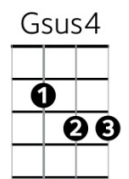

**PRE-CHORUS 1**

Am G  
You know the feeling of stumbling, falling?  
C F  
You ever think you've had enough?  
Am G  
Don't let that stop you from dreaming, reaching  
C G (stop)  
Oh even when the road is rough.

**CHORUS**

C G Am F  
Just smile... smile... smile...  
C  
This is your time...  
G  
Sit back, enjoy the ride.  
Am  
Open your eyes...  
F  
Smile...

**INSTRUMENTAL** C, G, F, F\* (x2)

**VERSE 2**

C G F  
I'm only partway through my story  
C G F  
Making history as I go  
C G F  
I'm not afraid to step out boldly  
C G F  
I've still got room to grow

C G Am F  
Smile... smile... smile...  
C  
This is my time...  
G  
Sit back, enjoy the ride  
Am F  
Open my eyes...

**BRIDGE** (played with instrumental, below)

Am (single strum) G  
You're on a journey to greatness  
C F F\*  
This is your tale to tell  
Am (3 strums) G  
Don't forget all the ones who helped you  
C G G(sus4) (2 strums) G (2 strums)  
Get all the way up there. The ones who make you

Ukulele tablature for the bridge section. It shows two systems of chords: Am, G, C, F, F\*, Am and G, C, G(sus4), G. The tablature includes fret numbers (0-3) and strumming patterns (indicated by vertical lines and arrows) for each chord.