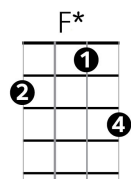

**PRE-CHORUS 1**

Am G  
You know the feeling of stumbling, falling?  
C F  
You ever think you've had enough?  
Am G  
Don't let that stop you from dreaming, reaching  
C G (stop)  
Oh even when the road is rough.

**CHORUS**

C G Am F  
Just smile... smile... smile...  
C  
This is your time...  
G  
Sit back, enjoy the ride.  
Am  
Open your eyes...  
F  
Smile...

**INSTRUMENTAL** C, G, F, F\* (x2)

**VERSE 2**

C G F  
I'm only partway through my story  
C G F  
Making history as I go  
C G F  
I'm not afraid to step out boldly  
C G F  
I've still got room to grow

C G Am F  
Smile... smile... smile...  
C  
This is my time...  
G  
Sit back, enjoy the ride  
Am F  
Open my eyes...

**BRIDGE** (played with instrumental, below)

Am (single strum) G  
You're on a journey to greatness  
C F F\*  
This is your tale to tell  
Am (3 strums) G  
Don't forget all the ones who helped you  
C G G(sus4) (2 strums) G (2 strums)  
Get all the way up there. The ones who make you

Ukulele tablature for the bridge section. It shows two systems of chords: Am, G, C, F, F\*, Am and G, C, G(sus4), G. The tablature includes fret numbers (0-3) and strumming patterns (indicated by vertical lines and arrows) for each chord.